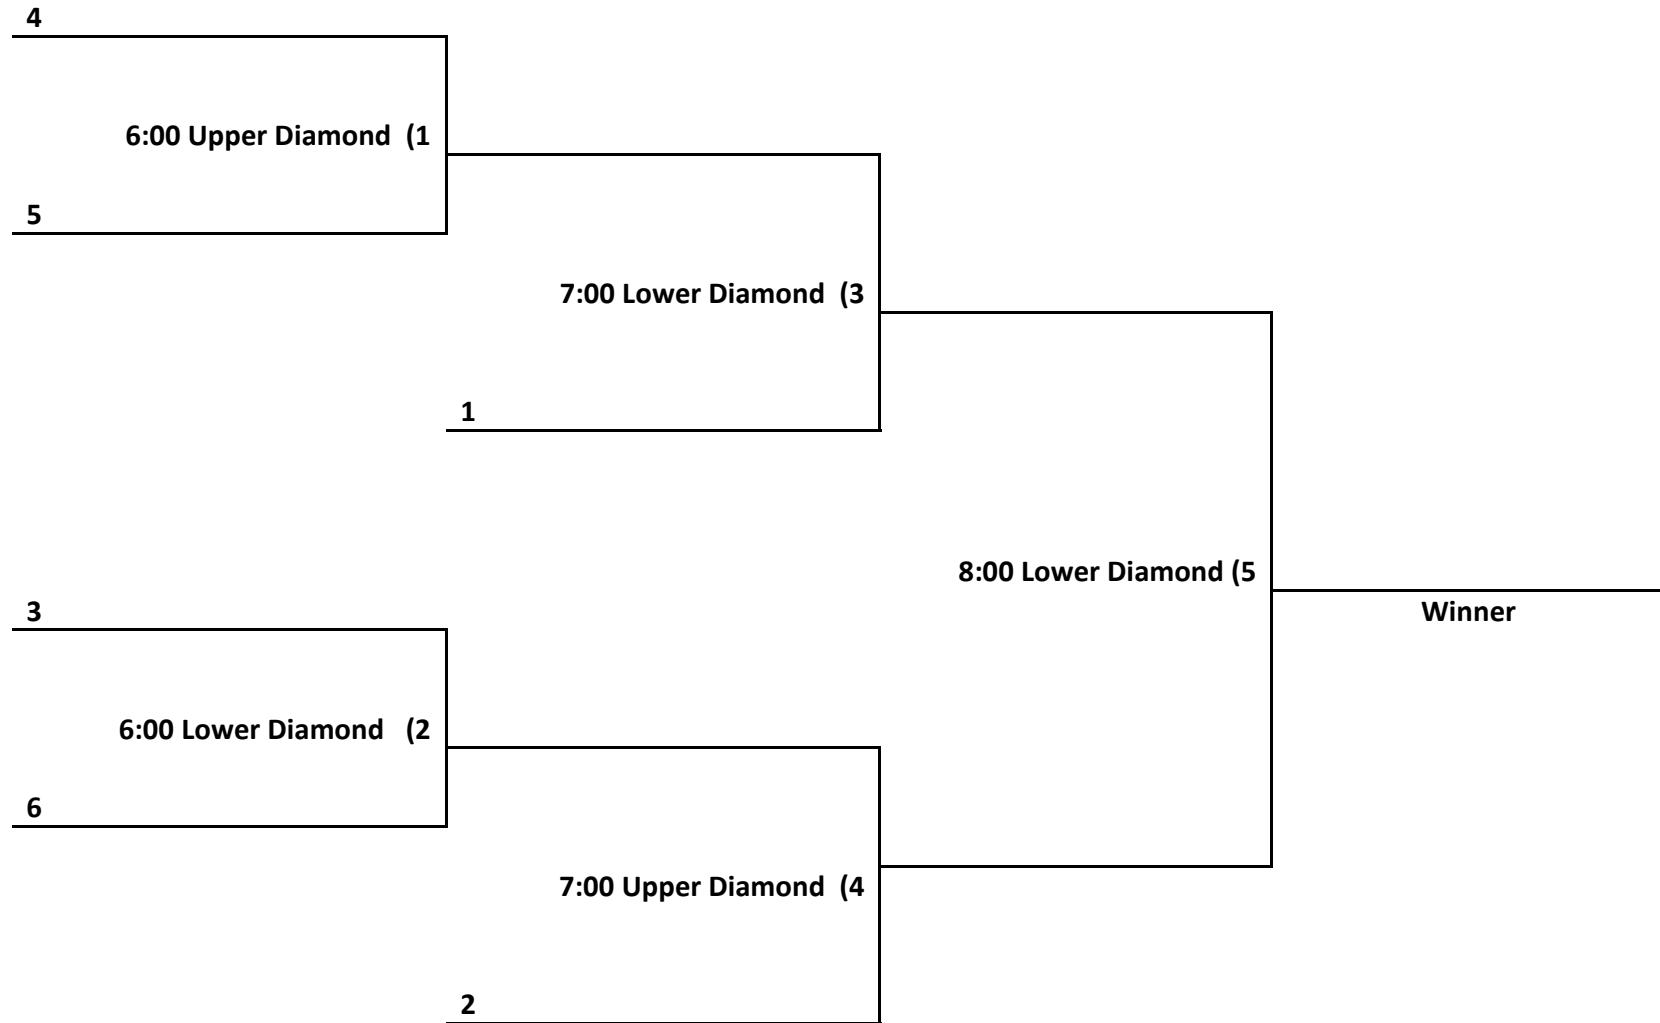

South Milwaukee Recreation Department 2019 Adult Inseam Softball Tournament

Games played the Rawson Upper and Lower Softball Field
Dates and teams to be announced